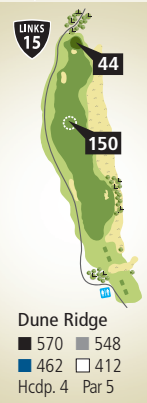

CELEBRATING
1984 **25** 2009
YEARS

Wolf Creek
The Links Course
WHERE CANADA
MEETS SCOTLAND

Toll Free: 1.866.783.6050
www.wolfcreekgolf.com

Design by
Whitman
ROD WHITMAN GOLF COURSE DESIGN LTD.

CELEBRATING
1984 **25** 2009
YEARS

Wolf Creek
The Links Course
WHERE CANADA
MEETS SCOTLAND

Toll Free: 1.866.783.6050
www.wolfcreekgolf.com